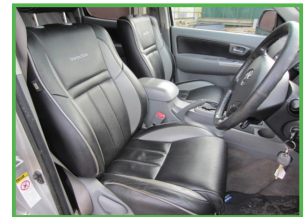

TOYOTA HILUX INVINCIBLE DOUBLE CAB

£POA

2010 10 REG, DOUBLE CAB PICK UP, TWO TONE LEATHER INTERIOR, AIR CON ELEC
WINDOWS ETC WITH SNUG TOP AND LOAD LINER

Product Details	
Category/Type	4x4s
Make	TOYOTA
Model	HILUX INVINCIBLE DOUBLE CAB
Year	2010
Hours/Mileage	75000